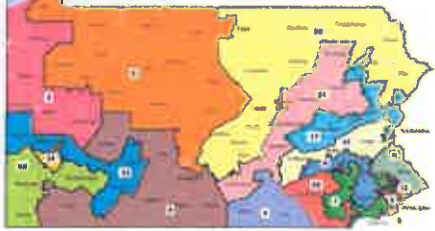

2018 REMEDIAL MAP OF CONGRESSIONAL DISTRICTS

RELEASED BY THE PENNSYLVANIA SUPREME COURT

HOW THE

2011 MAP

DIFFERS FROM THE