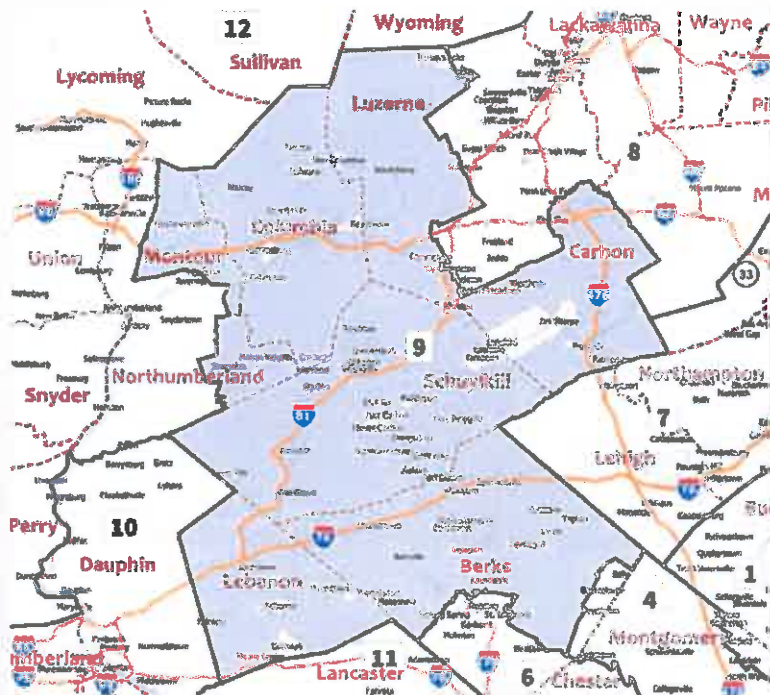

### 2011 MAP

DIFFERS FROM THE

### 2018 MAP

## NEW DISTRICT 9

## IN THE NEW DISTRICT 9:

CARBON COUNTY, COLUMBIA COUNTY, LEBANON COUNTY, MONTOUR COUNTY, SCHUYLKILL COUNTY, PART OF BERKS COUNTY, PART OF LUZERNE COUNTY, AND PART OF NORTHUMBERLAND COUNTY